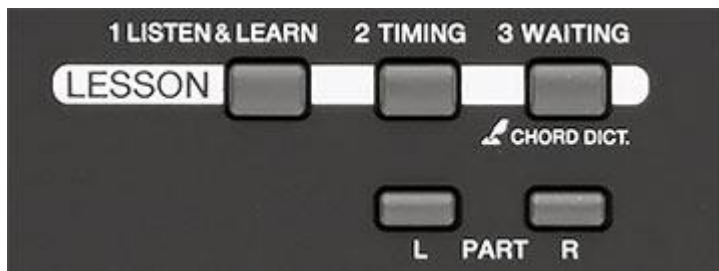

Fitur YAMAHA PSR-E253

A comprehensive library of 385 high quality voices, including pianos, guitars, drums and orchestral instruments

The PSR-E253 comes with a diverse array of 385 different voices, including pianos, flutes, and guitars. The grand piano voices in particular utilize stereo-sampled sounds with a superb feeling of presence. Players can enjoy reverb effects for the feeling of playing in a concert hall, and choruses that add extra breadth and resonance to the sound.

Nine-step lesson function (Yamaha Education Suite) helps beginners learn to play songs

The lesson function offers a total of nine stages—three for the left hand, three for the right, and three for both hands, helping beginning players to practice the songs stored in the instrument. There's a scoring function that makes it fun to practice and improve, and a "Waiting" function that adjusts the tempo to the person playing, pausing the accompaniment until the correct note is played.

Compact, portable design

Weighing in at less than 9 lbs, the PSR-E253 is light enough to take anywhere with ease. It can even run on batteries for live performances when you're out and about.

Connect an external audio source to the AUX IN jack to enjoy playing along with your favorite songs

Connect your audio player to the PSR-E253 and listen to, or play along with your favorite music through the instrument's speakers.

Use Master EQ to adjust the sound

The PSR-E253 is equipped with a preset Master EQ that allows you to adjust the nuances of the keyboard sound with settings such as Bright and Boost, making it easier to get exactly the sound you like.