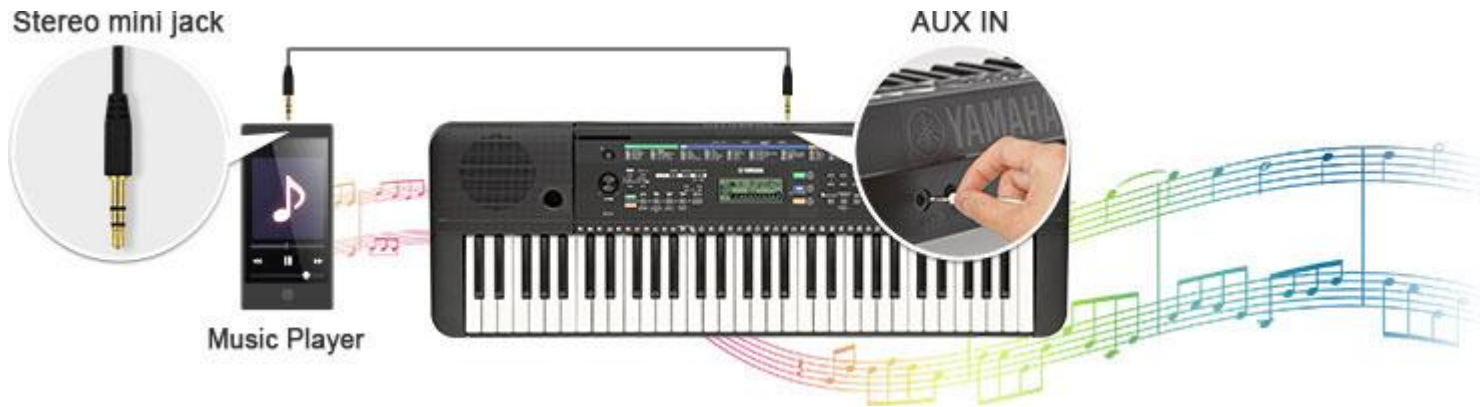

Fitur YAMAHA PSR-E253

A comprehensive library of 385 high quality voices, including pianos, guitars, drums and orchestral instruments

The PSR-E253 comes with a diverse array of 385 different voices, including pianos, flutes, and guitars. The grand piano voices in particular utilize stereo-sampled sounds with a superb feeling of presence. Players can enjoy reverb effects for the feeling of playing in a concert hall, and choruses that add extra breadth and resonance to the sound.

Nine-step lesson function (Yamaha Education Suite) helps beginners learn to play songs

The lesson function offers a total of nine stages—three for the left hand, three for the right, and three for both hands, helping beginning players to practice the songs stored in the instrument. There's a scoring function that makes it fun to practice and improve, and a "Waiting" function that adjusts the tempo to the person playing, pausing the accompaniment until the correct note is played.

Compact, portable design

Weighing in at less than 9 lbs, the PSR-E253 is light enough to take anywhere with ease. It can even run on batteries for live performances when you're out and about.

Connect an external audio source to the AUX IN jack to enjoy playing along with your favorite songs

Connect your audio player to the PSR-E253 and listen to, or play along with your favorite music through the instrument's speakers.

Use Master EQ to adjust the sound

The PSR-E253 is equipped with a preset Master EQ that allows you to adjust the nuances of the keyboard sound with settings such as Bright and Boost, making it easier to get exactly the sound you like.